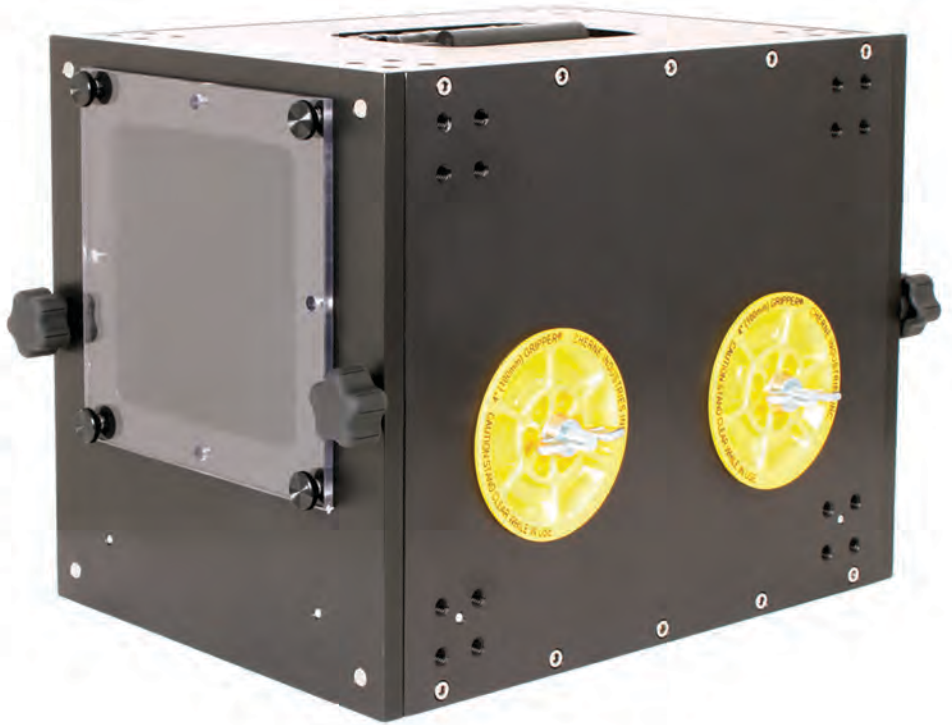

## SMALL DIGITAL CRASH HOUSING

Our NEW Digital Crash Housing was designed for the most popular small digital cinema cameras.

### Features include:

- Camera plate is shock mounted inside housing.
- Removable front and rear panels.
- Easy access ports on side and rear panels for last minute adjustments.
- 3/8-16 tie points on all sides.
- Convenient handle

*Designed for Canon C300, C500 and Red Epic.*