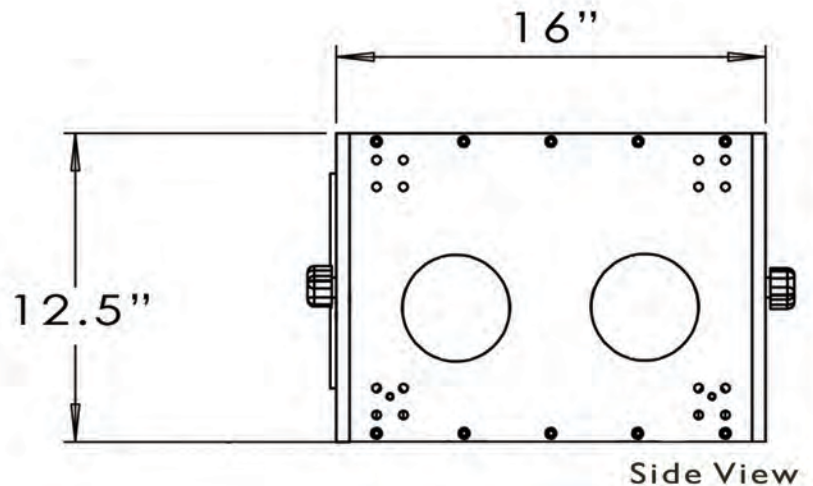

### Features include:

- Camera plate is shock mounted inside housing.
- Removable front and rear panels.
- Easy access ports on side and rear panels for last minute adjustments.
- 3/8-16 tie points on all sides.
- Convenient handle

### Specs:

16" L X 11" W X 12.5" H  
6" X 6" Lens Port

Front View

Side View

**GEO Los Angeles, LLC**  
7625 Hayvenhurst Avenue  
Suite 49  
Van Nuys, California 91406  
Phone: (818) 376 6680  
Fax: (818) 376 6686  
[www.geofilm.com](http://www.geofilm.com)