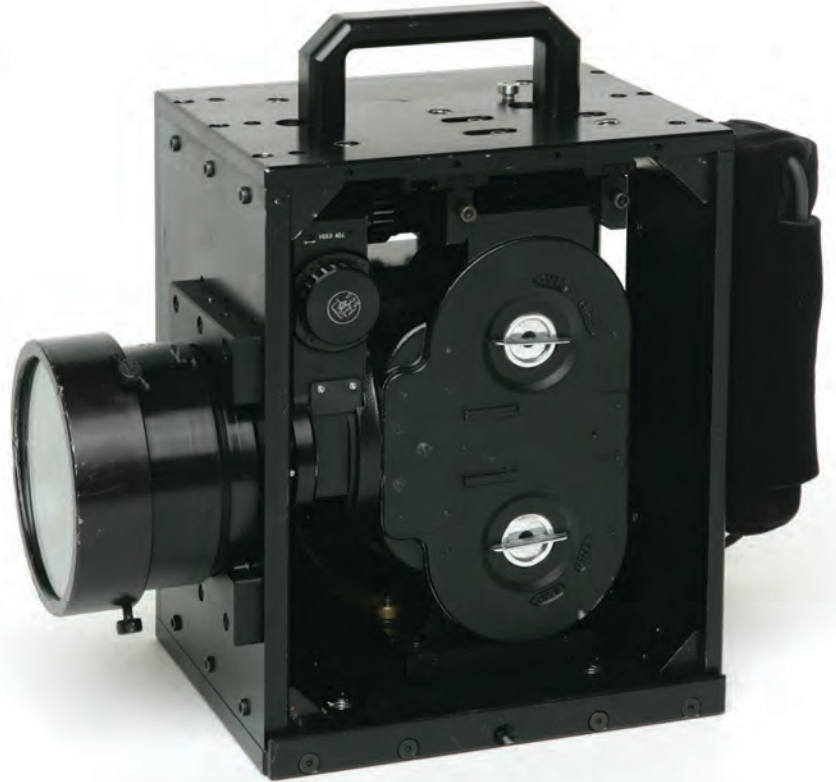

GEO

EYEMO CRASH PACKAGE

Eyemo cameras, in crash housings, have proven to be one of the most cost effective ways to put a camera in harms way. They're small, light-weight, and relatively inexpensive to replace. Geo Film Group has been leading the way with some of the cleanest most reliable Eyemos in existence. Our Eyemos are fitted with crystal motors ranging in speed from 4-50fps, reflex viewing systems and black and white video assist. Our crash package includes a reflex Eyemo, standard crash box, (4) 12 volt batteries, extension cables, and a set of Nikon lenses (15mm, 18mm, 24mm, 35mm, 50mm).

Specs:

Length: 12"

Width: 8"

Height: 11.25"

Eyemo Camera

GEO Los Angeles, LLC
7625 Hayvenhurst Avenue
Suite 49
Van Nuys, California 91406
Phone: (818) 376 6680
Fax: (818) 376 6686
www.geofilm.com

GEO
LOS ANGELES